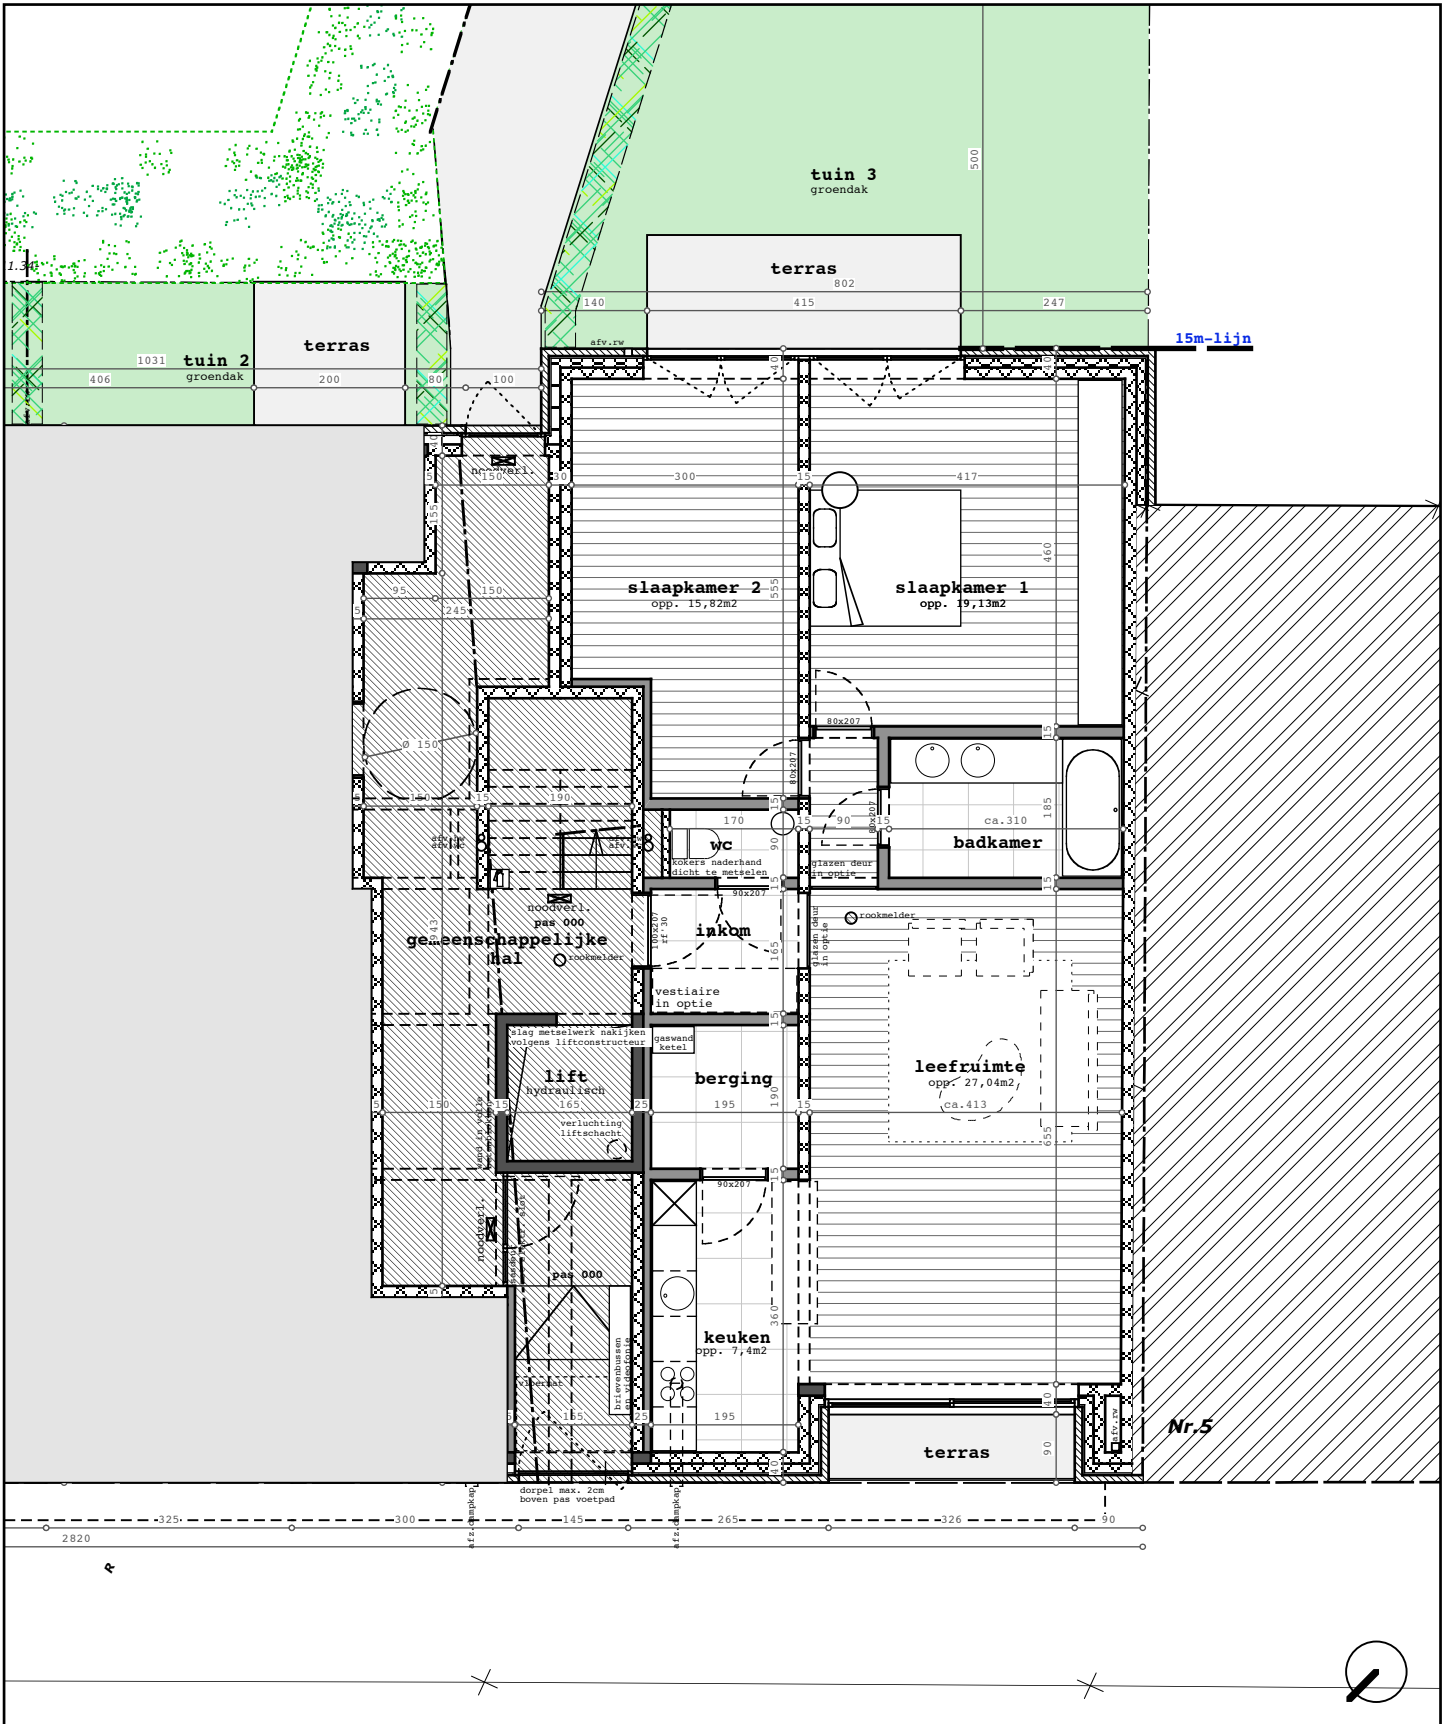

app. 0.3

LOLA

bouwheer : B&W Real Estate
architect : buro Lemaire & Longeval